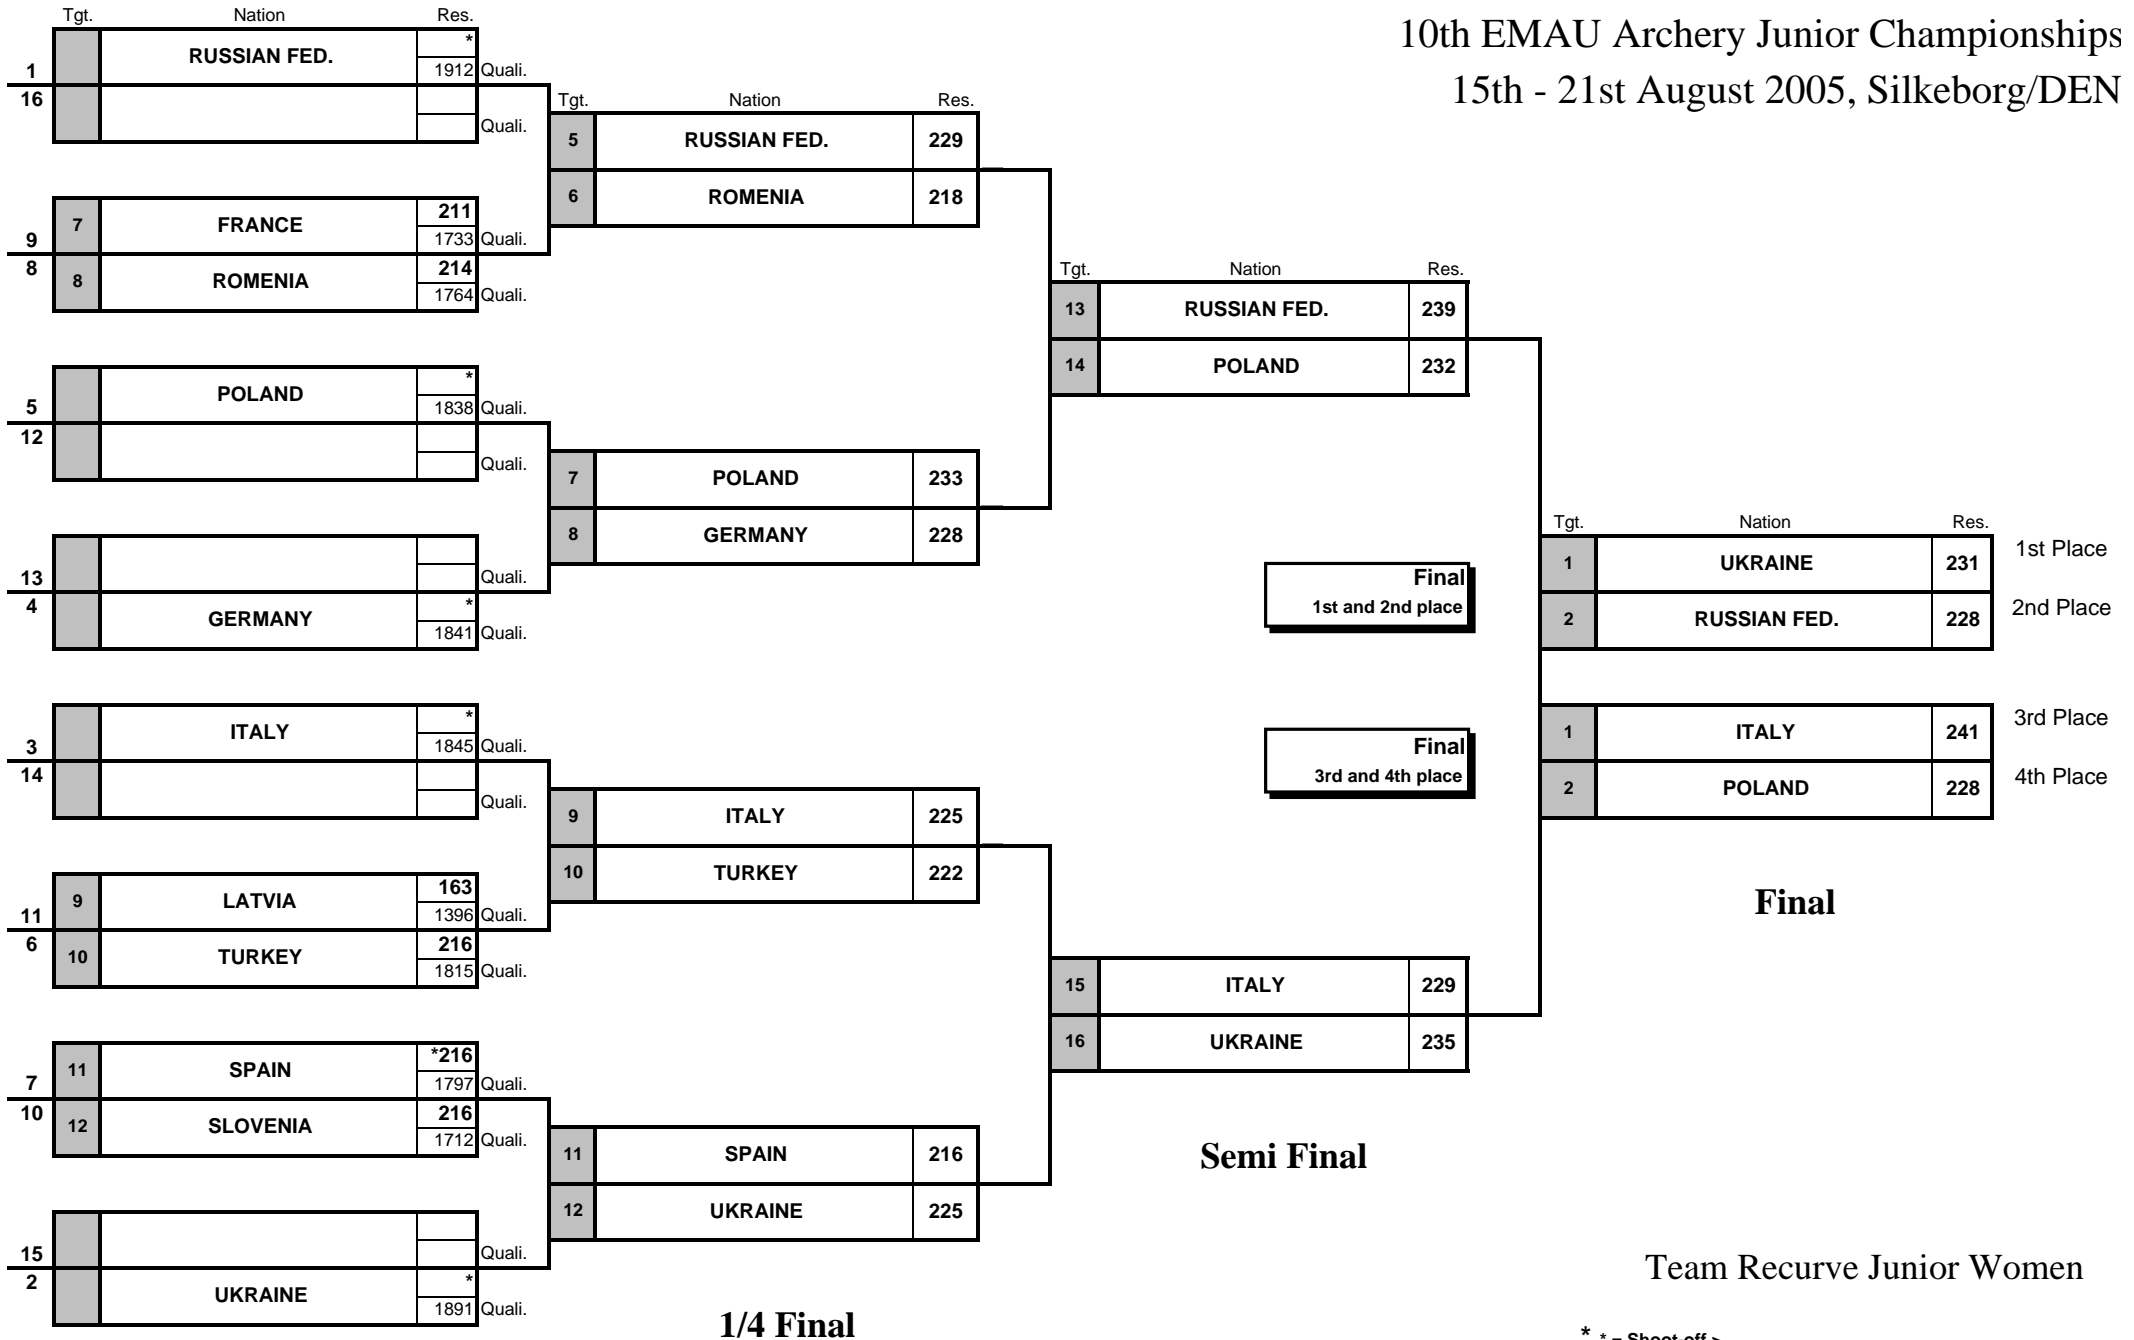

10th EMAU Archery Junior Championships

15th - 21st August 2005, Silkeborg/DEN

* * = Shoot-off >

Team Recurve Junior Women

10th EMAU Archery Junior Championships

15th - 21st August 2005, Silkeborg/DEN

FITA Round

Team Recurve Junior Women

Rk.	Nation	Quali.	1/8	1/4	1/2	Final
1.	UKRAINE	1891	*	225	235	231
2.	RUSSIAN FED.	1912	*	229	239	228
3.	ITALY	1845	*	225	229	241
4.	POLAND	1838	*	233	232	228
5.	GERMANY	1841	*	228		
6.	TURKEY	1815	216	222		
7.	ROMENIA	1764	214	218		
8.	SPAIN	1797	*216	216		
9.	SLOVENIA	1712	216			
10.	FRANCE	1733	211			
11.	LATVIA	1396	163